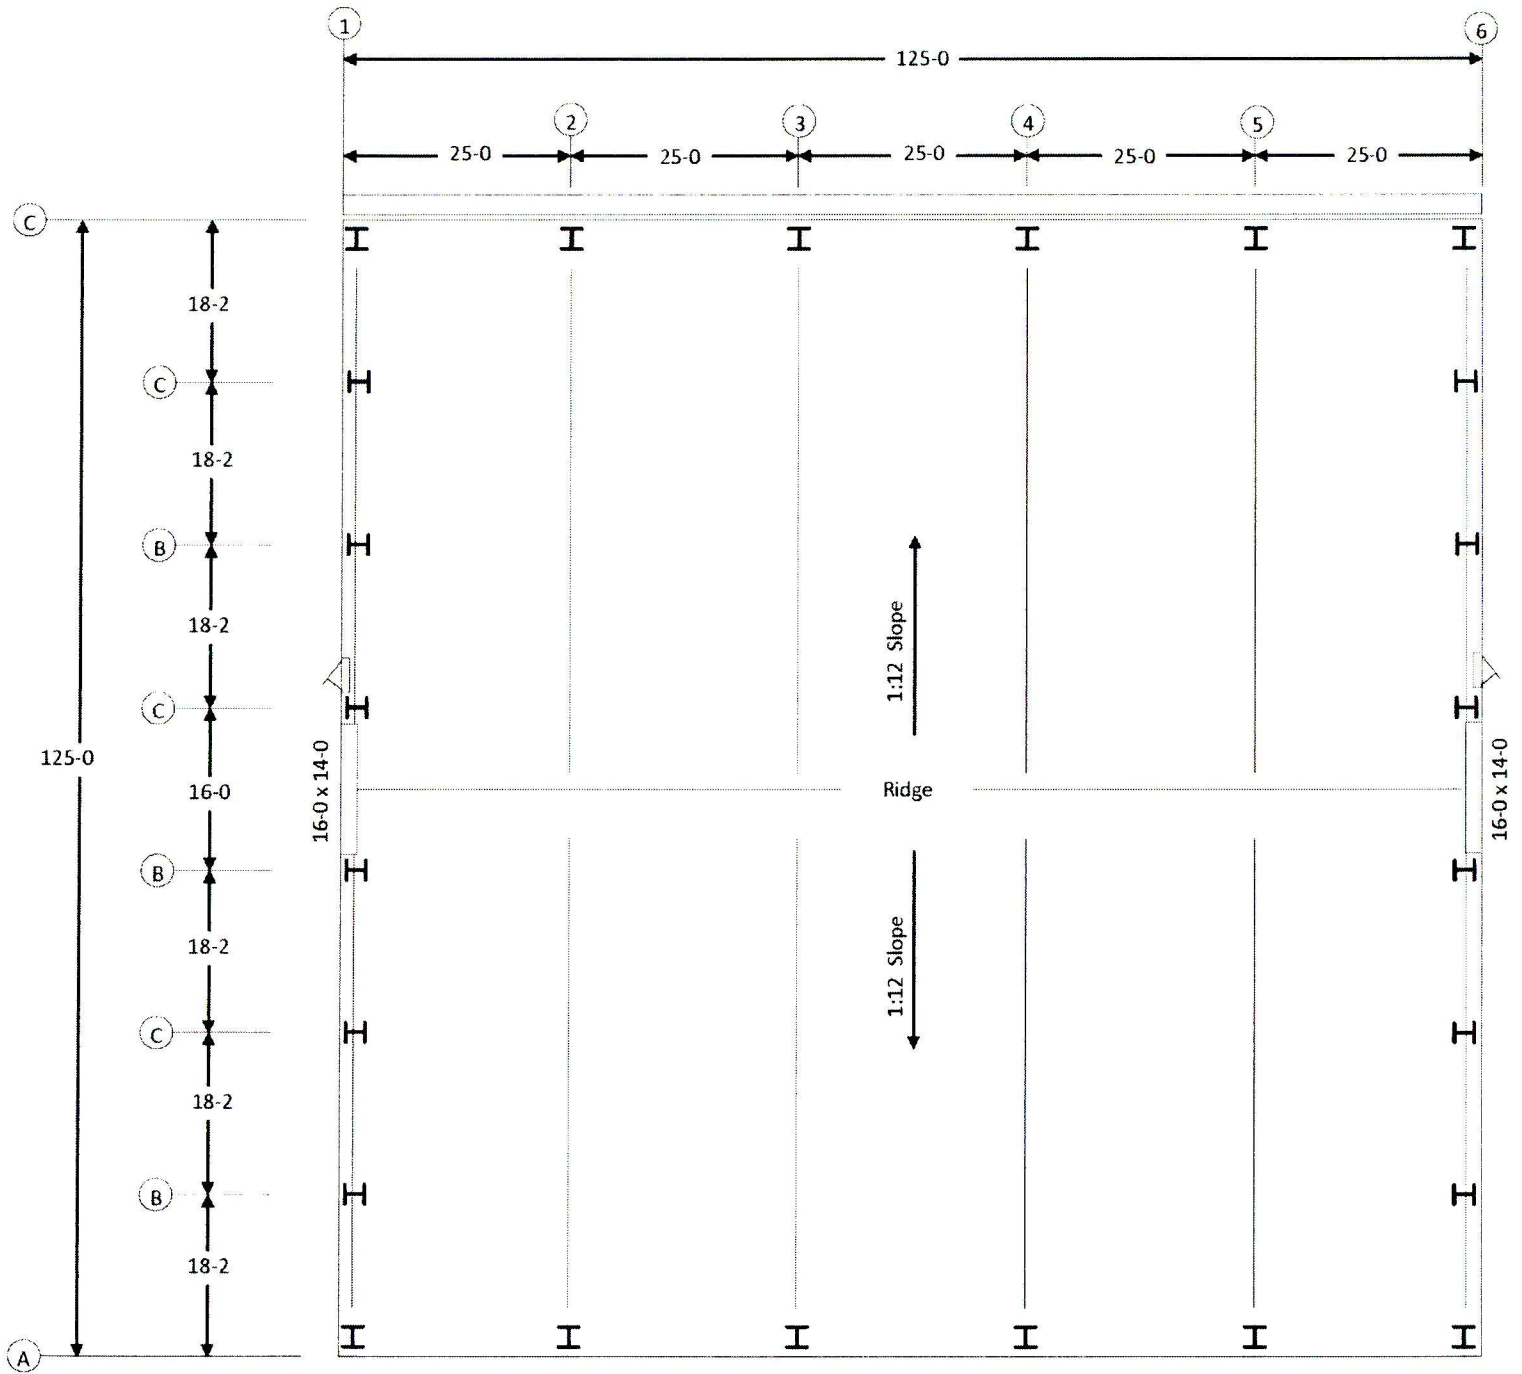

Dependable R.V. Services

142 Enterprise Dr.

Madison MS 39110

COLUMN LAYOUT

GRAPHIC SCALE

(IN FEET)

1 Inch = 30 Ft.

JACKSON

STORAGE
082D-20-104105.01
WAREHOUSE DEPOT LLC

2700.00
HAR
D-20

0821-29-011706
KINGTON

0821-29-011706
LAND & PROPER

0821-29-011706
TAYLOR

0821-29-011101.00
SABINO DEV INC

0821-29-011101.00
HINES BILLY JOE

0821-29-011101.00
HINES BILLY