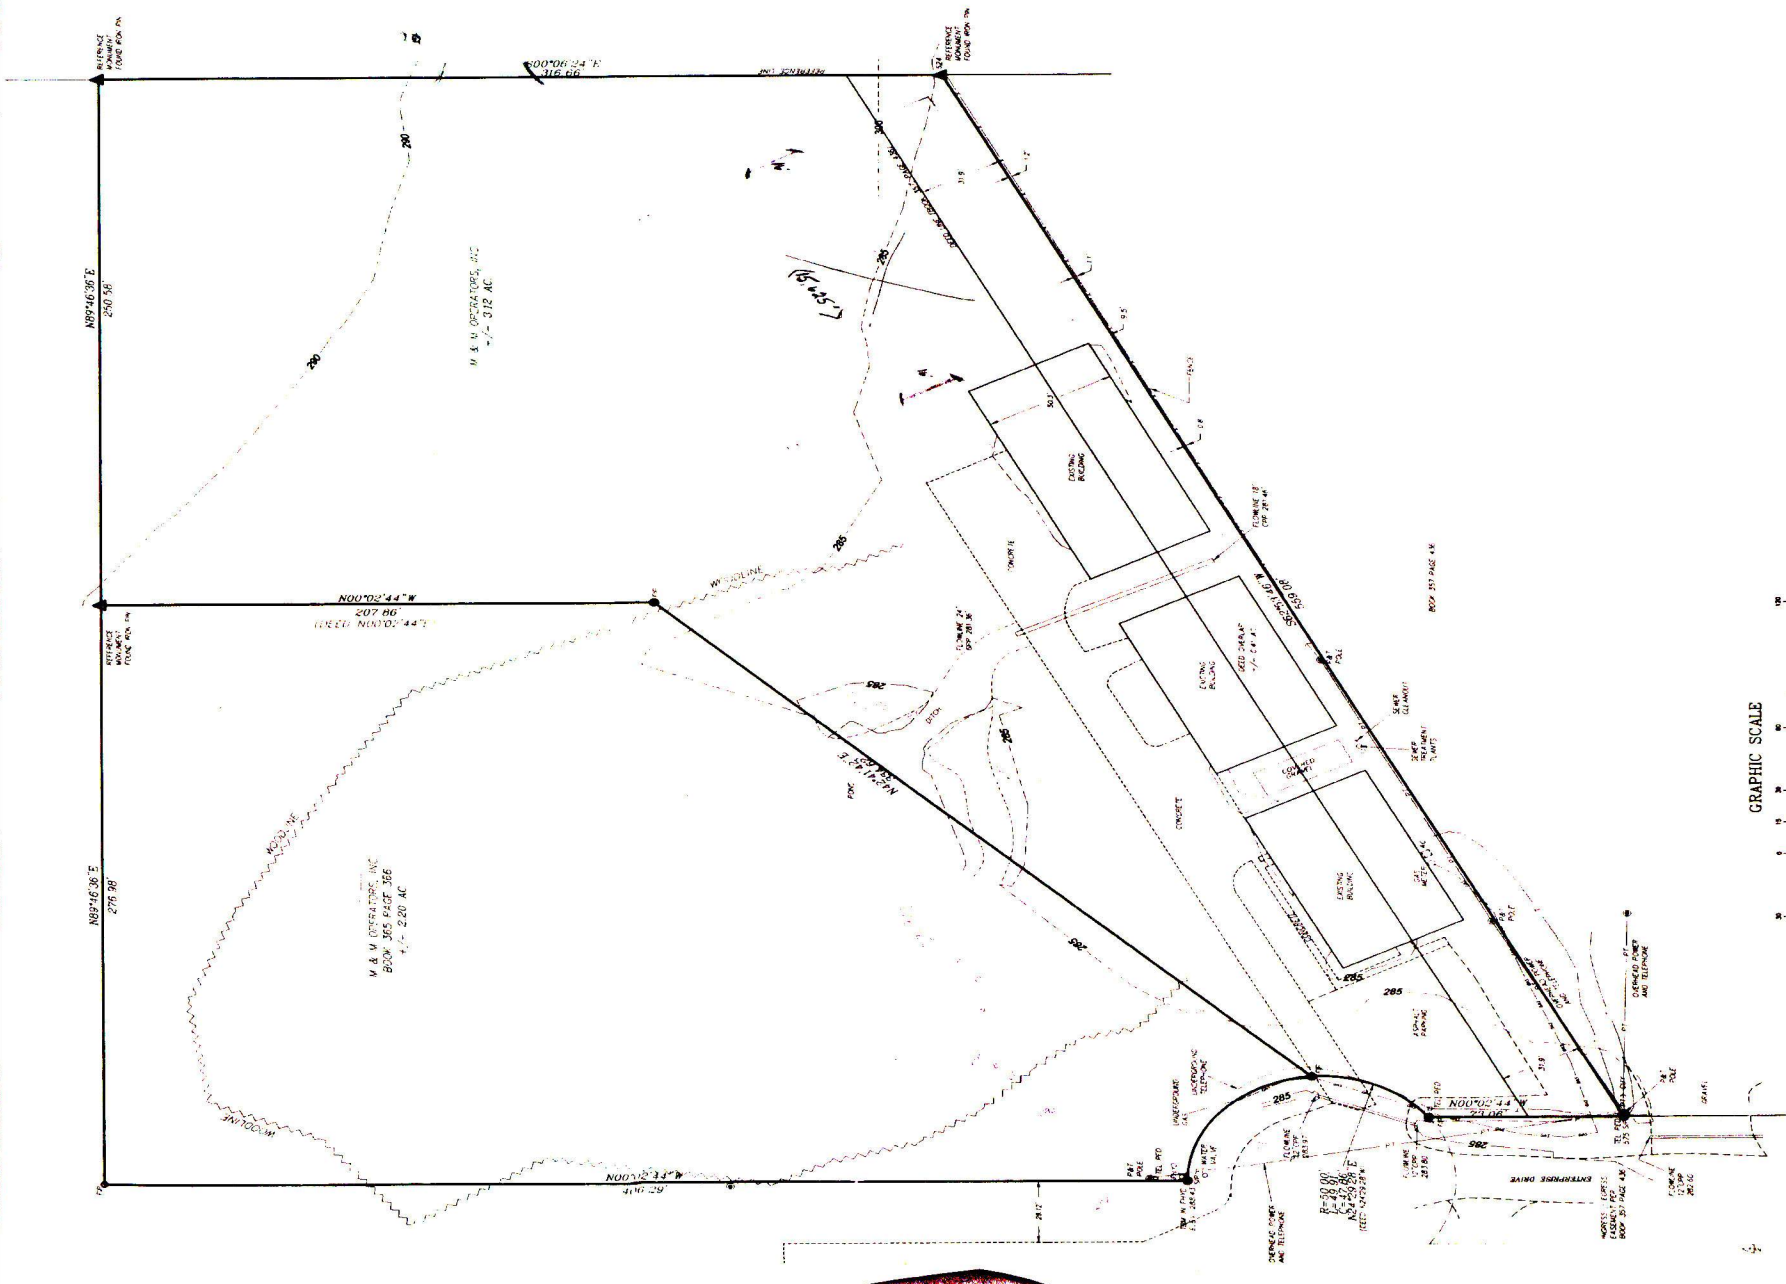

Dependable R.V. Services

142 Enterprise Dr.

Madison MS 39110

COLUMN LAYOUT

GRAPHIC SCALE

(IN FEET)

1 Inch = 30 Ft.

JACKSON

STORAGE
082D-20-104105.01
WAREHOUSE DEPOT LLC

2700.00
HAR
D-20

0821-29-011706
KINGTON

0821-29-011706
LAND & PROPER

0821-29-011706
TAYLOR

0821-29-011101.00
SABINO DEV INC

0821-29-011101.00
HINES BILLY JOE

0821-29-011101.00
HINES BILLY